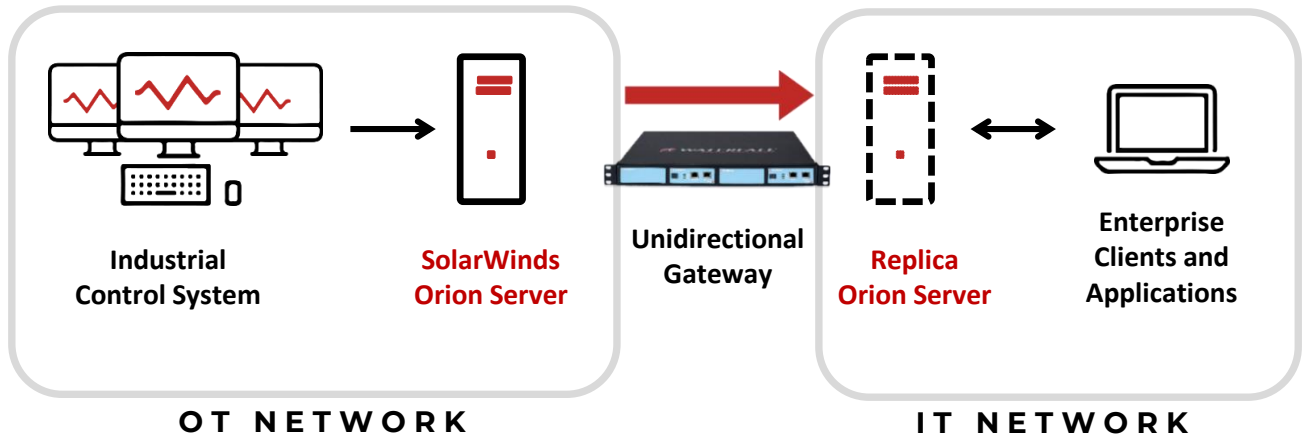

Waterfall for SolarWinds Orion unidirectionally emulates Orion servers from industrial networks to enterprise networks. SolarWinds users and applications have full access to native Orion visualization, reporting and analysis features. Unidirectional replication means that no online attacks, no matter how sophisticated, can penetrate back into a protected control system or SCADA network from Internet-connected IT networks.

Simple deployment, off-the-shelf solution

Rails

Oil & Gas

Manufacturing

Water

Power

Pharma

## WATERFALL FOR SOLARWINDS ORION

Waterfall for SolarWinds Orion is part of the Waterfall Unidirectional Security Gateway family of solutions. The Orion server replication software queries the Orion server on an industrial network for current data, sends that data across Unidirectional Gateway hardware to an enterprise network, and uses the data there to populate a replica SolarWinds Orion server. Enterprise users can use visualization, monitoring and analysis capabilities of the replica as if it were the live OT server.

The Waterfall solution maintains the replica Orion server as a faithful, real-time replica of the OT Orion server. Unidirectional server replication provides access to industrial server and network status and performance information, without the need to provide access to OT networks themselves. Waterfall for SolarWinds Orion enables safe, reliable and secure central monitoring and management of OT networks