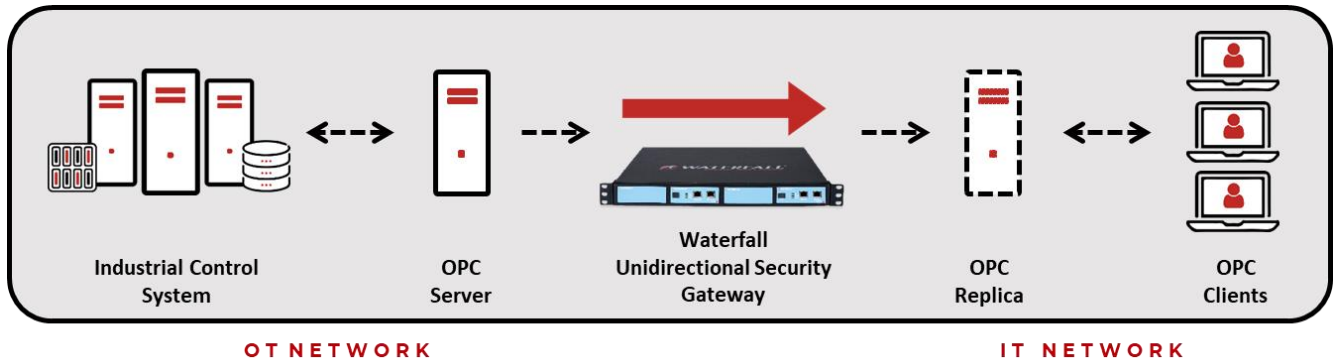

WATERFALL FOR OPC ALARMS & EVENTS

STRONG SECURITY FOR OPC A&E

Industrial enterprises frequently need enterprise-wide access to control system OPC Alarms and Events for trending, analysis, optimization and reporting tools. Connecting enterprise networks to industrial OPC A&E sources through a firewall, however, is high risk. All connections through firewalls that permit data to leave an industrial system also permit attacks to enter that system.

The Waterfall for OPC Alarms and Events connector is part of the Waterfall Unidirectional Security Gateway family of products. The connector replicates OPC A&E servers in real-time, from industrial networks to IT networks, without the risks that always accompany firewalls. By deploying the Waterfall for OPC Alarms and Events connector, businesses eliminate the risk of remote cyber attacks entering their industrial control systems, while enabling seamless, enterprise-wide access to critical operational data. The Waterfall connector enables safe IT/OT integration, integrating seamlessly with OPC-AE clients and servers.

WATERFALL FOR OPC ALARMS & EVENTS

The Waterfall for OPC-AE connector has two software components: one runs on the OT network and the second on the enterprise/IT network. On the OT side, the connector is a true OPC client that queries the source OPC-AE server for industrial data. On the enterprise network, the connector is a true OPC server that is a replica of the industrial OPC server. OPC clients on the enterprise network can query the replica server and be confident of receiving the same answers from the replica as would have been received from the original server.

The Waterfall Unidirectional Gateway hardware deployed between the two networks makes it physically impossible for any attacks to flow from the IT network into the OT network, eliminating any threats of online remote attacks, malware or human errors.