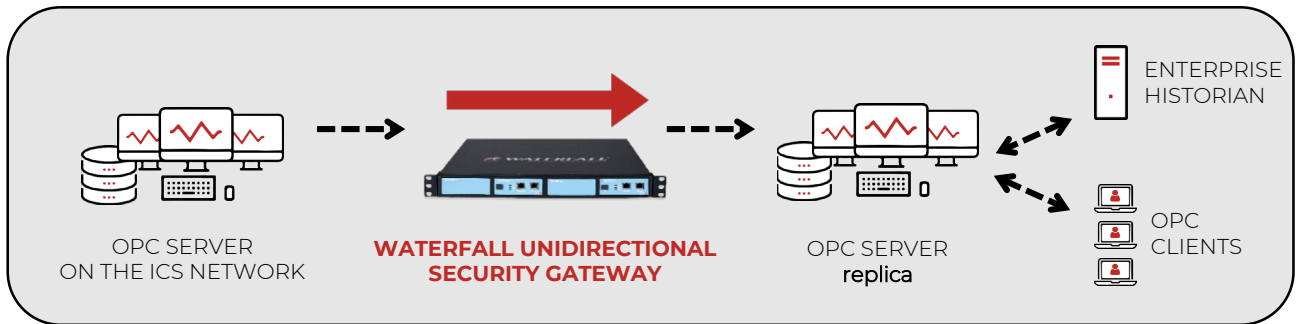

The Waterfall for OPC Data Access connector is part of the Waterfall Unidirectional Security Gateway family of products. The connector replicates OPC-DA and OPC-UA servers in real-time, from industrial networks to IT networks, without the risks that always accompany firewalls. By deploying Waterfall for OPC-DA, businesses eliminate the risk of remote cyber attacks entering their industrial control systems, while enabling seamless, enterprise-wide access to operational data. The Waterfall connector enables safe IT/OT integration, integrating seamlessly with OPC-DA and OPC-UA clients and servers.

BENEFITS OF USING WATERFALL FOR OPC

Securely replicates OPC-DA and OPC-UA servers from ICS to IT networks

Fully transparent to OPC-DA and OPC-UA system users

Eliminates all remote attacks and malware propagation from external networks

WATERFALL SOLUTION FOR OPC-DA

The Waterfall for OPC-DA connector has two software components: one runs on the Industrial network and the second on the enterprise network. On the ICS side, the connector is a true OPC client that queries the source OPC-DA or OPC-UA server for industrial data. On the enterprise network, the connector is a true OPC server that is a replica of the industrial OPC server. OPC clients on the enterprise network can query the replica server and be confident of receiving the same answers from the replica as would have been received from the original server.

The Waterfall Unidirectional Gateway hardware deployed between the two networks makes it physically impossible for any attacks to flow from the corporate network into the industrial network, eliminating any threats of online remote attacks, malware or human errors.