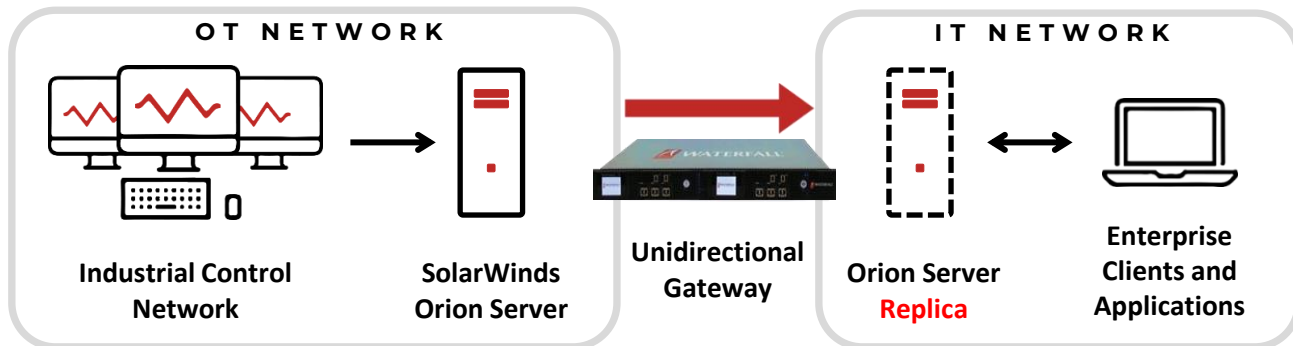

Waterfall for SolarWinds Orion unidirectionally replicates Orion servers and their monitoring and management data from industrial networks to enterprise networks. SolarWinds users and applications have full access to native Orion visualization, reporting and analysis features. Unidirectional replication means that no online attacks, no matter how sophisticated, can penetrate back into a protected control system or SCADA network from Internet-connected IT networks.

Power

Oil & Gas

Rail

Facilities

Water

Manufacturing

Government

WATERFALL FOR SOLARWINDS ORION

Waterfall for SolarWinds Orion is part of the Waterfall Unidirectional Security Gateway family of solutions. The Orion server replication software queries the Orion server on an industrial network for current data, sends that data across Unidirectional Gateway hardware to an enterprise network, and uses the data there to populate the enterprise Orion server. Enterprise users can use the visualization, monitoring and analysis capabilities of the enterprise server to access and manipulate OT data.

The Waterfall solution maintains the enterprise Orion server as a faithful, real-time replica of the OT Orion server. Unidirectional server replication provides access to industrial server and network status and performance information, without the need to provide access to OT networks themselves. Waterfall for SolarWinds Orion enables safe, reliable and secure central monitoring and management of OT networks.