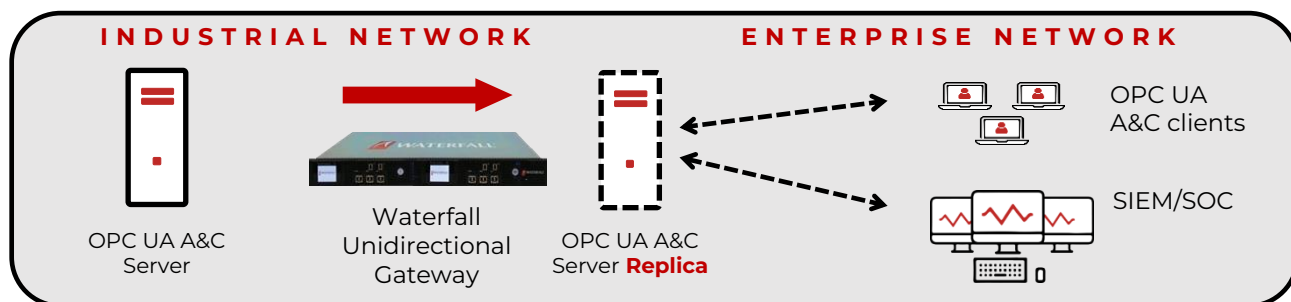

WATERFALL FOR OPC UA ALARMS & CONDITIONS

STRONG SECURITY FOR OPC UA

Industrial enterprises frequently need enterprise-wide access to control system OPC UA Alarms and Conditions (OPC UA/A&C) for trending, analysis, optimization and reporting tools. Connecting enterprise networks to industrial OPC UA/A&C sources through a firewall, however, is high risk. All connections through firewalls that permit data to leave an industrial system also permit attacks to enter that system.

The Waterfall for OPC UA Alarms & Conditions connector is part of the Waterfall Unidirectional Security Gateway family of products. The connector replicates OPC UA/A&C servers unidirectionally and in real-time, from industrial networks to IT networks, without the risks that always accompany firewalls.

The Waterfall for OPC UA/A&C connector replicates Alarms & Conditions servers from industrial / OT networks to IT networks through the Unidirectional Gateway hardware. On the OT network, the connector is a true OPC UA/A&C client that queries the source OPC A&C server for alarms, events and other conditions. On the enterprise network, the connector is a true OPC UA/A&C server that is a real-time replica of the industrial OPC server. OPC clients on the enterprise network can query the replica server and be confident of receiving the same alarms and conditions from the replica as would have been received from the original server.

It is not physically for attacks to flow from the IT network back into the OT network through the Waterfall Unidirectional Gateway hardware. Waterfall Unidirectional Gateways with Waterfall for OPC UA/AC enable safe IT/OT integration.